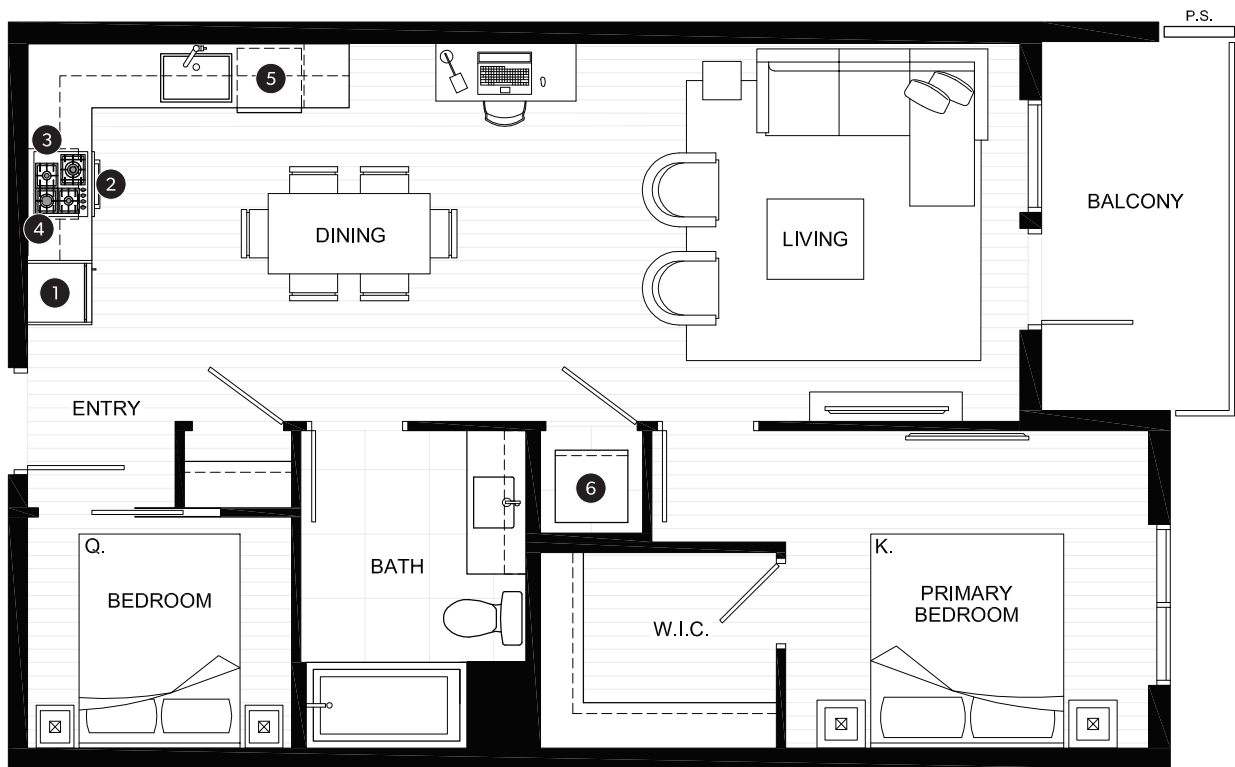

JUNIOR TWO BEDROOM SUITE

INDOOR AREA 760 SQ FT	OUTDOOR AREA 75-120 SQ FT
TOTAL AREA 835-880 SQ FT	

FEATURE LIST:

1. 22" Fulgor Milano Fridge
2. 24" Fulgor Milano Wall Oven
3. 24" Fulgor Milano Gas Cooktop
4. 24" Frigidaire Microhood Combo
5. 24" Fulgor Milano Dishwasher
6. High-Efficiency Full Size Washer and Dryer

JUNIOR TWO BEDROOM SUITE

INDOOR AREA 720 SQ FT	OUTDOOR AREA 40-165 SQ FT
TOTAL AREA 760-885 SQ FT	

FEATURE LIST:

1. 22" Fulgor Milano Fridge
2. 24" Fulgor Milano Wall Oven
3. 24" Fulgor Milano Gas Cooktop
4. 24" Frigidaire Microhood Combo
5. 24" Fulgor Milano Dishwasher
6. High-Efficiency Full Size Washer and Dryer