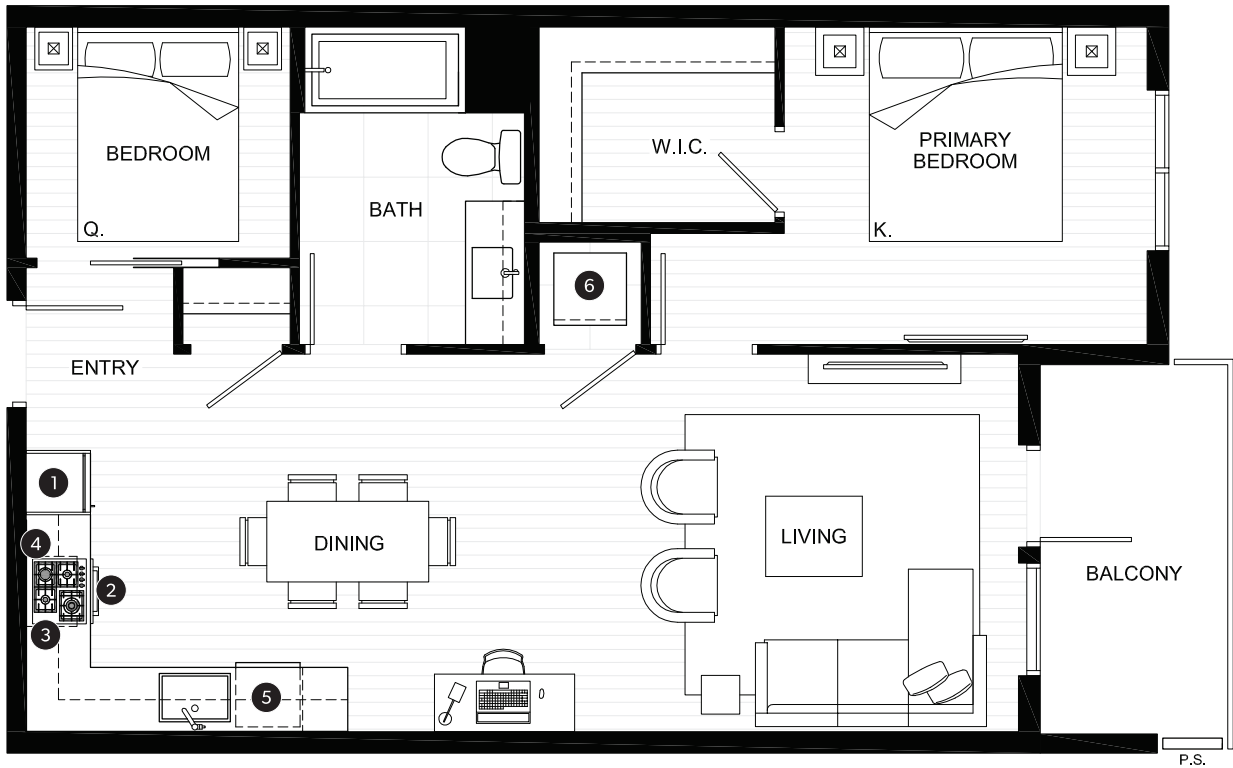

JUNIOR TWO BEDROOM SUITE

INDOOR AREA 760 SQ FT	OUTDOOR AREA 75-120 SQ FT
TOTAL AREA 835-880 SQ FT	

FEATURE LIST:

1. 22" Fulgor Milano Fridge
2. 24" Fulgor Milano Wall Oven
3. 24" Fulgor Milano Gas Cooktop
4. 24" Frigidaire Microhood Combo
5. 24" Fulgor Milano Dishwasher
6. High-Efficiency Full Size Washer and Dryer

JUNIOR TWO BEDROOM SUITE

INDOOR AREA 720 SQ FT	OUTDOOR AREA 40-165 SQ FT
TOTAL AREA 760-885 SQ FT	

FEATURE LIST:

1. 22" Fulgor Milano Fridge
2. 24" Fulgor Milano Wall Oven
3. 24" Fulgor Milano Gas Cooktop
4. 24" Frigidaire Microhood Combo
5. 24" Fulgor Milano Dishwasher
6. High-Efficiency Full Size Washer and Dryer