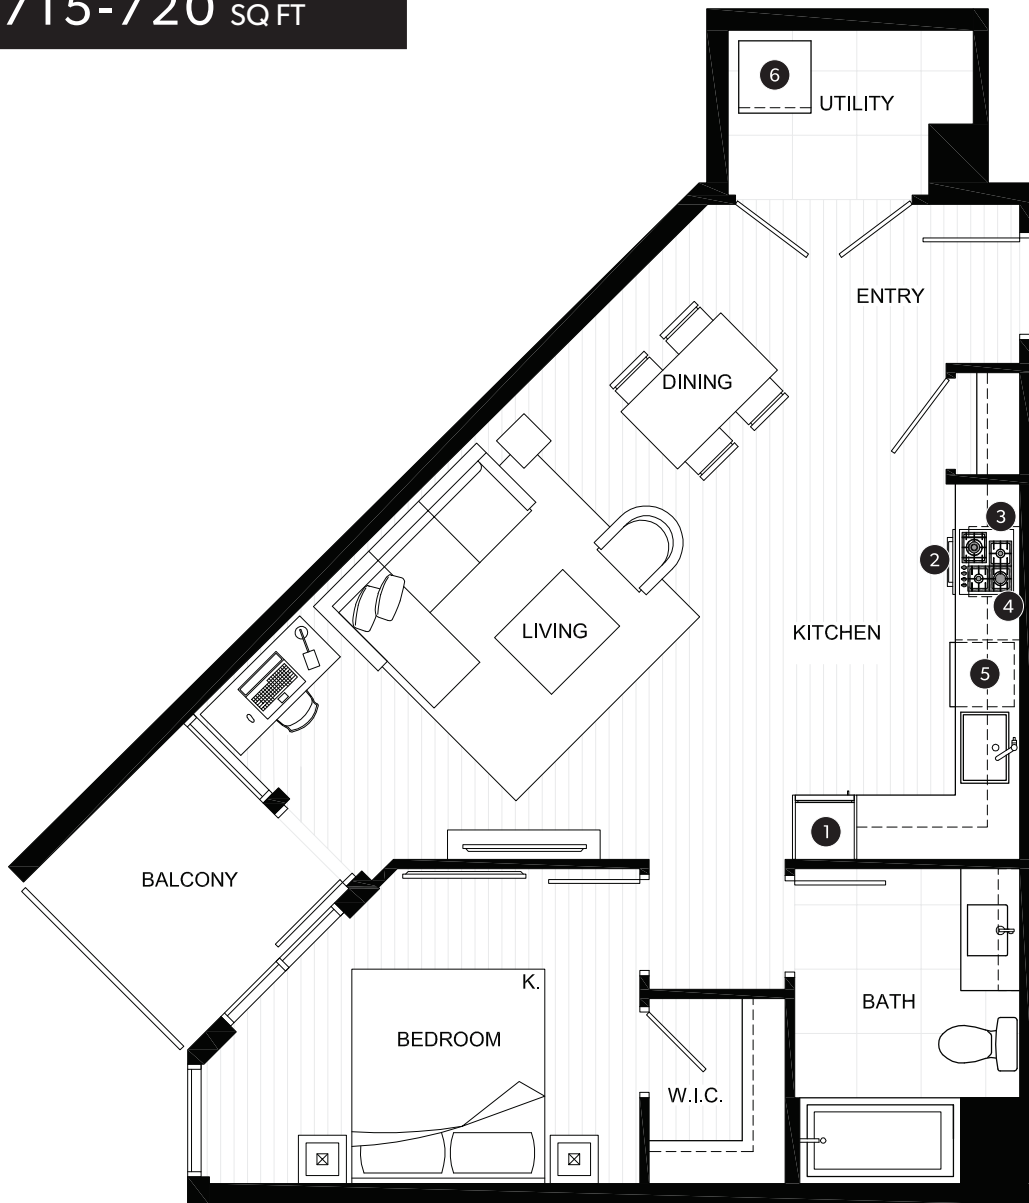

ONE BEDROOM SUITE

INDOOR AREA 555-565 SQ FT	OUTDOOR AREA 45-165 SQ FT
TOTAL AREA 600-730 SQ FT	

FEATURE LIST:

1. 22" Fulgor Milano Fridge
2. 24" Fulgor Milano Wall Oven
3. 24" Fulgor Milano Gas Cooktop
4. 24" Frigidaire Microhood Combo
5. 24" Fulgor Milano Dishwasher
6. High-Efficiency Full Size Washer and Dryer

ONE BEDROOM SUITE

INDOOR AREA 700 SQ FT	OUTDOOR AREA 55 SQ FT
TOTAL AREA 755 SQ FT	

FEATURE LIST:

1. 22" Fulgor Milano Fridge
2. 24" Fulgor Milano Wall Oven
3. 24" Fulgor Milano Gas Cooktop
4. 24" Frigidaire Microhood Combo
5. 24" Fulgor Milano Dishwasher
6. High-Efficiency Full Size Washer and Dryer

ONE BEDROOM SUITE

INDOOR AREA 605-710 SQ FT	OUTDOOR AREA 50 SQ FT
TOTAL AREA 655-760 SQ FT	

FEATURE LIST:

1. 22" Fulgor Milano Fridge
2. 24" Fulgor Milano Wall Oven
3. 24" Fulgor Milano Gas Cooktop
4. 24" Frigidaire Microhood Combo
5. 24" Fulgor Milano Dishwasher
6. High-Efficiency Full Size Washer and Dryer

ONE BEDROOM SUITE

INDOOR AREA 665-670 SQ FT	OUTDOOR AREA 50 SQ FT
TOTAL AREA 715-720 SQ FT	

FEATURE LIST:

1. 22" Fulgor Milano Fridge
2. 24" Fulgor Milano Wall Oven
3. 24" Fulgor Milano Gas Cooktop
4. 24" Frigidaire Microhood Combo
5. 24" Fulgor Milano Dishwasher
6. High-Efficiency Full Size Washer and Dryer