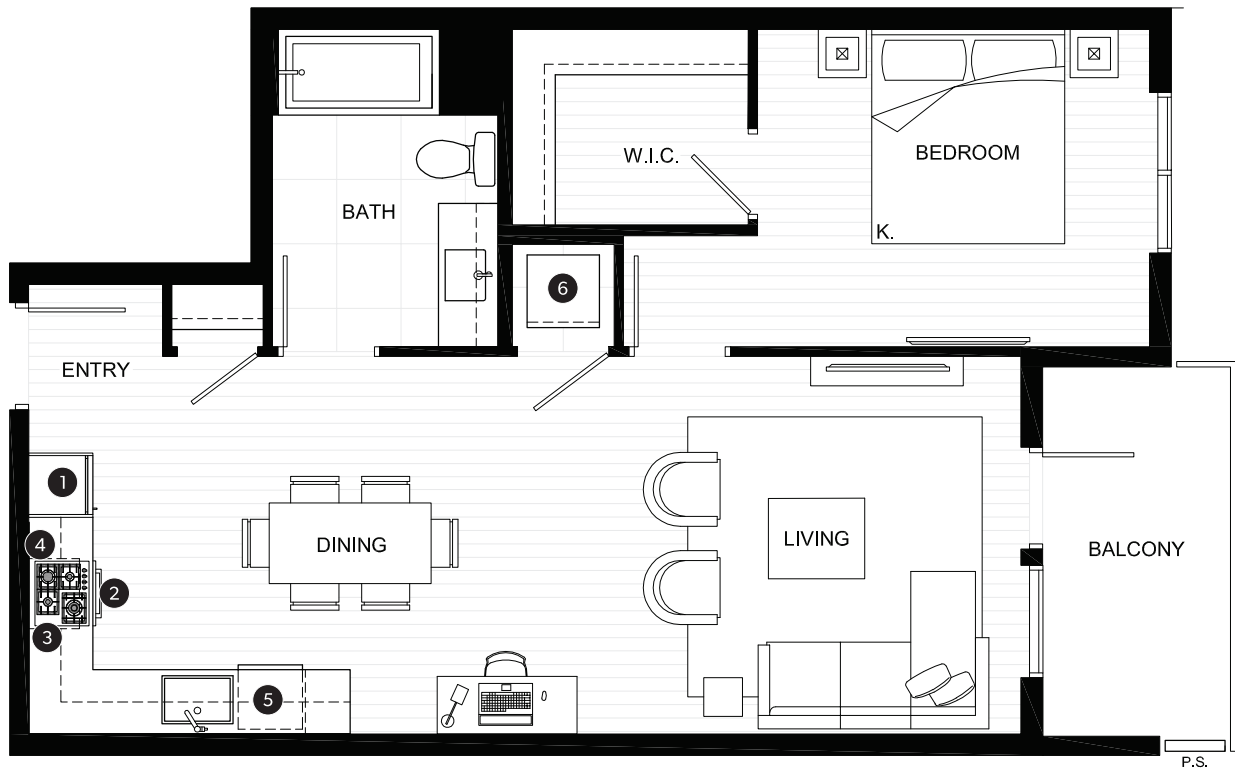

ONE BEDROOM SUITE

INDOOR AREA 555-565 SQ FT	OUTDOOR AREA 45-165 SQ FT
TOTAL AREA 600-730 SQ FT	

FEATURE LIST:

1. 22" Fulgor Milano Fridge
2. 24" Fulgor Milano Wall Oven
3. 24" Fulgor Milano Gas Cooktop
4. 24" Frigidaire Microhood Combo
5. 24" Fulgor Milano Dishwasher
6. High-Efficiency Full Size Washer and Dryer

ONE BEDROOM SUITE

INDOOR AREA 605-710 SQ FT	OUTDOOR AREA 50 SQ FT
TOTAL AREA 655-760 SQ FT	

FEATURE LIST:

1. 22" Fulgor Milano Fridge
2. 24" Fulgor Milano Wall Oven
3. 24" Fulgor Milano Gas Cooktop
4. 24" Frigidaire Microhood Combo
5. 24" Fulgor Milano Dishwasher
6. High-Efficiency Full Size Washer and Dryer

ONE BEDROOM SUITE

INDOOR AREA 665-670 SQ FT	OUTDOOR AREA 50 SQ FT
TOTAL AREA 715-720 SQ FT	

FEATURE LIST:

1. 22" Fulgor Milano Fridge
2. 24" Fulgor Milano Wall Oven
3. 24" Fulgor Milano Gas Cooktop
4. 24" Frigidaire Microhood Combo
5. 24" Fulgor Milano Dishwasher
6. High-Efficiency Full Size Washer and Dryer

ONE BEDROOM SUITE

INDOOR AREA 655-660 SQ FT	OUTDOOR AREA 40-165 SQ FT
TOTAL AREA 695-825 SQ FT	

FEATURE LIST:

1. 22" Fulgor Milano Fridge
2. 24" Fulgor Milano Wall Oven
3. 24" Fulgor Milano Gas Cooktop
4. 24" Frigidaire Microhood Combo
5. 24" Fulgor Milano Dishwasher
6. High-Efficiency Full Size Washer and Dryer