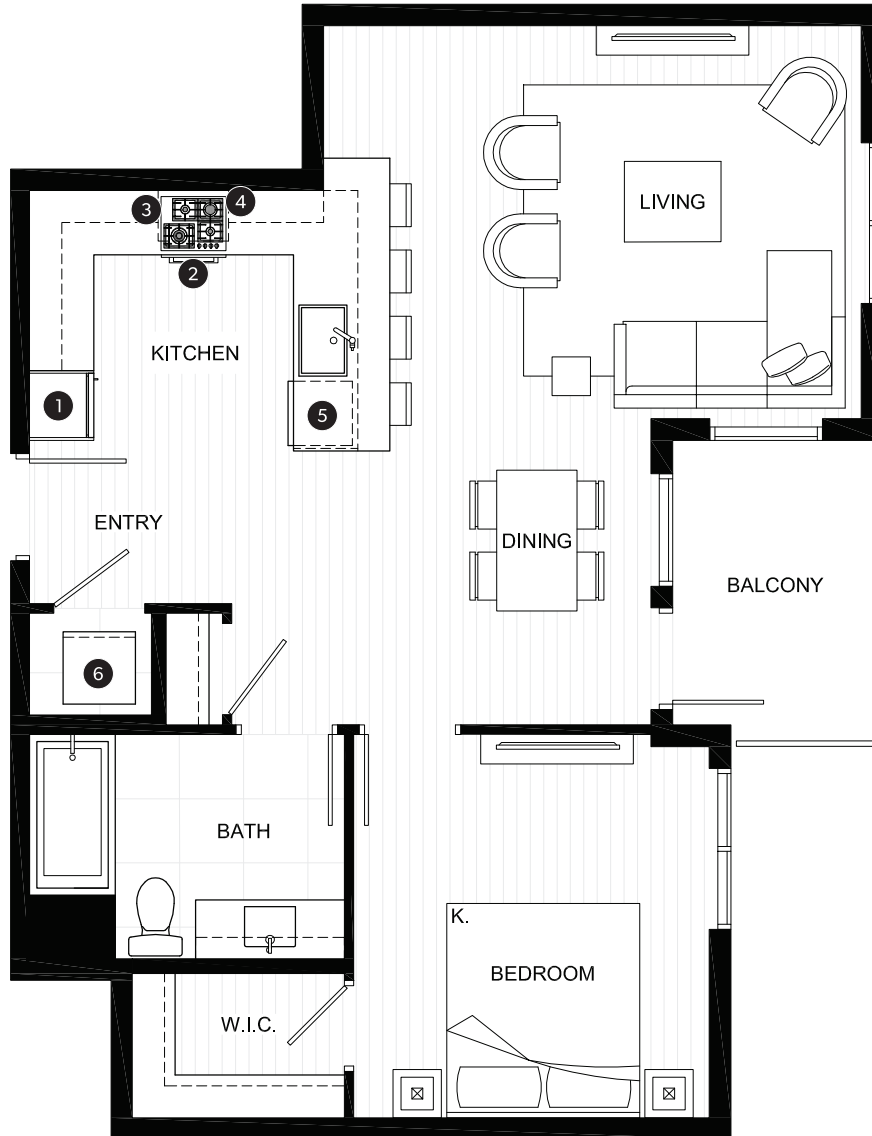

ONE BEDROOM SUITE

INDOOR AREA 565 SQ FT	OUTDOOR AREA 45-170 SQ FT
TOTAL AREA 610-735 SQ FT	

FEATURE LIST:

1. 22" Fulgor Milano Fridge
2. 24" Fulgor Milano Wall Oven
3. 24" Fulgor Milano Gas Cooktop
4. 24" Frigidaire Microhood Combo
5. 24" Fulgor Milano Dishwasher
6. High-Efficiency Full Size Washer and Dryer

ONE BEDROOM SUITE

INDOOR AREA 620 SQ FT	OUTDOOR AREA 50 SQ FT
TOTAL AREA 670 SQ FT	

FEATURE LIST:

1. 22" Fulgor Milano Fridge
2. 24" Fulgor Milano Wall Oven
3. 24" Fulgor Milano Gas Cooktop
4. 24" Frigidaire Microhood Combo
5. 24" Fulgor Milano Dishwasher
6. High-Efficiency Full Size Washer and Dryer

ONE BEDROOM SUITE

INDOOR AREA 720 SQ FT	OUTDOOR AREA 60-190 SQ FT
TOTAL AREA 780-910 SQ FT	

FEATURE LIST:

1. 22" Fulgor Milano Fridge
2. 24" Fulgor Milano Wall Oven
3. 24" Fulgor Milano Gas Cooktop
4. 24" Frigidaire Microhood Combo
5. 24" Fulgor Milano Dishwasher
6. High-Efficiency Full Size Washer and Dryer

ONE BEDROOM SUITE

INDOOR AREA 700 SQ FT	OUTDOOR AREA 55 SQ FT
TOTAL AREA 755 SQ FT	

FEATURE LIST:

1. 22" Fulgor Milano Fridge
2. 24" Fulgor Milano Wall Oven
3. 24" Fulgor Milano Gas Cooktop
4. 24" Frigidaire Microhood Combo
5. 24" Fulgor Milano Dishwasher
6. High-Efficiency Full Size Washer and Dryer