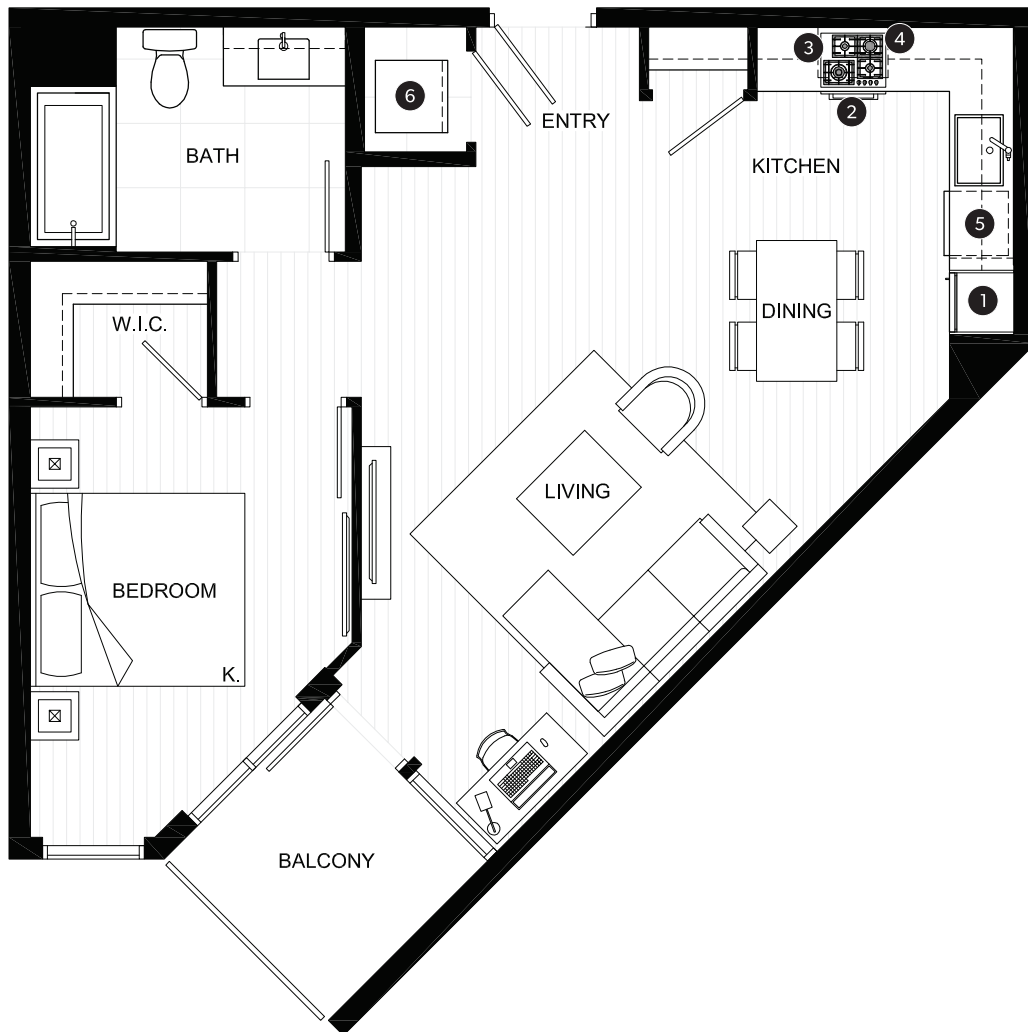

ONE BEDROOM SUITE

INDOOR AREA 555-565 SQ FT	OUTDOOR AREA 45-165 SQ FT
TOTAL AREA 600-730 SQ FT	

FEATURE LIST:

1. 22" Fulgor Milano Fridge
2. 24" Fulgor Milano Wall Oven
3. 24" Fulgor Milano Gas Cooktop
4. 24" Frigidaire Microhood Combo
5. 24" Fulgor Milano Dishwasher
6. High-Efficiency Full Size Washer and Dryer

ONE BEDROOM SUITE

INDOOR AREA 565 SQ FT	OUTDOOR AREA 45-170 SQ FT
TOTAL AREA 610-735 SQ FT	

FEATURE LIST:

1. 22" Fulgor Milano Fridge
2. 24" Fulgor Milano Wall Oven
3. 24" Fulgor Milano Gas Cooktop
4. 24" Frigidaire Microhood Combo
5. 24" Fulgor Milano Dishwasher
6. High-Efficiency Full Size Washer and Dryer

ONE BEDROOM SUITE

INDOOR AREA 620 SQ FT	OUTDOOR AREA 50 SQ FT
TOTAL AREA 670 SQ FT	

FEATURE LIST:

1. 22" Fulgor Milano Fridge
2. 24" Fulgor Milano Wall Oven
3. 24" Fulgor Milano Gas Cooktop
4. 24" Frigidaire Microhood Combo
5. 24" Fulgor Milano Dishwasher
6. High-Efficiency Full Size Washer and Dryer

ONE BEDROOM SUITE

INDOOR AREA 720 SQ FT	OUTDOOR AREA 60-190 SQ FT
TOTAL AREA 780-910 SQ FT	

FEATURE LIST:

1. 22" Fulgor Milano Fridge
2. 24" Fulgor Milano Wall Oven
3. 24" Fulgor Milano Gas Cooktop
4. 24" Frigidaire Microhood Combo
5. 24" Fulgor Milano Dishwasher
6. High-Efficiency Full Size Washer and Dryer