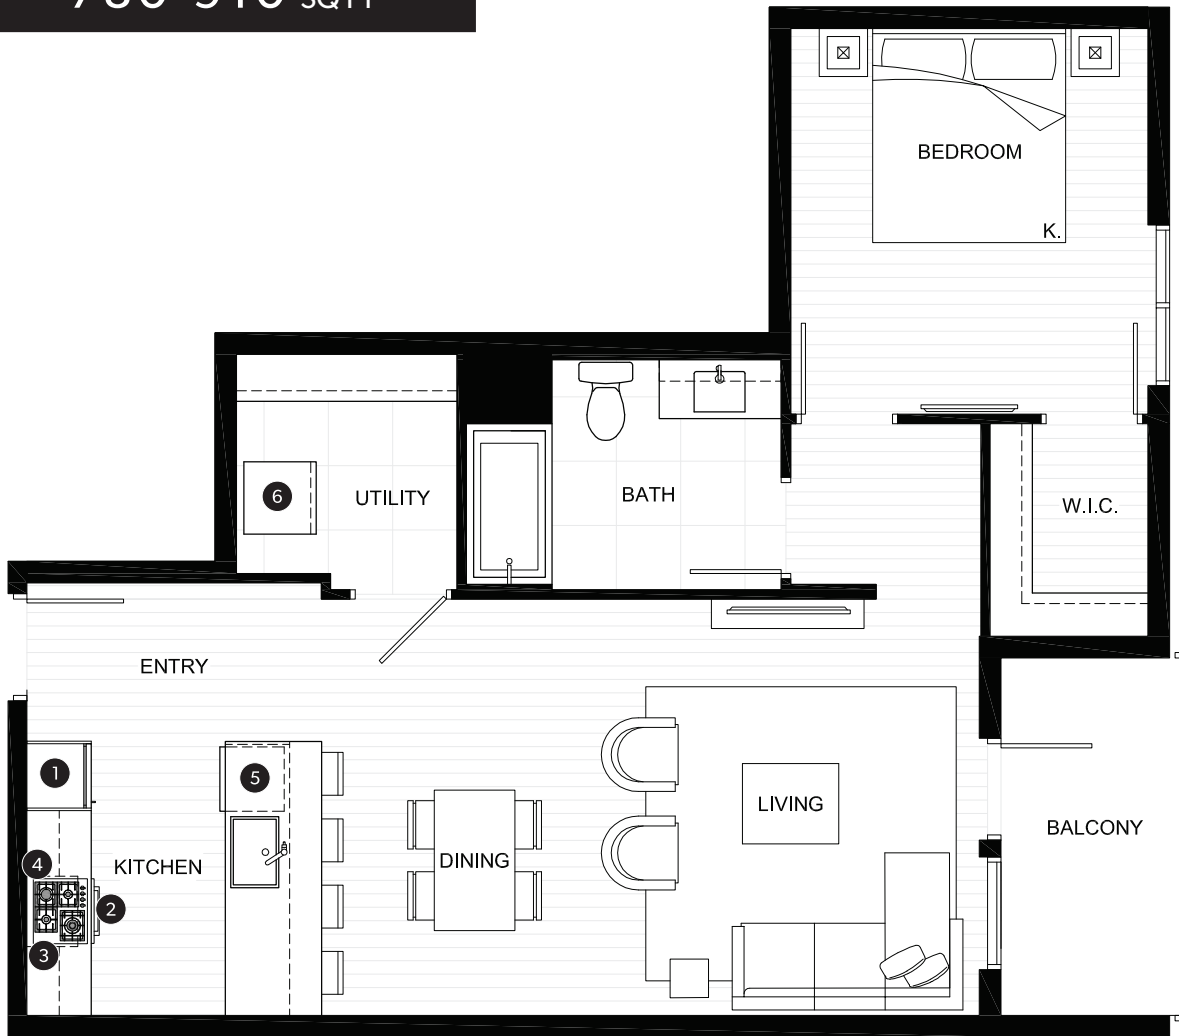

ONE BEDROOM SUITE

INDOOR AREA 555-565 SQ FT	OUTDOOR AREA 45-165 SQ FT
TOTAL AREA 600-730 SQ FT	

FEATURE LIST:

1. 22" Fulgor Milano Fridge
2. 24" Fulgor Milano Wall Oven
3. 24" Fulgor Milano Gas Cooktop
4. 24" Frigidaire Microhood Combo
5. 24" Fulgor Milano Dishwasher
6. High-Efficiency Full Size Washer and Dryer

ONE BEDROOM SUITE

INDOOR AREA 565 SQ FT	OUTDOOR AREA 45-170 SQ FT
TOTAL AREA 610-735 SQ FT	

FEATURE LIST:

1. 22" Fulgor Milano Fridge
2. 24" Fulgor Milano Wall Oven
3. 24" Fulgor Milano Gas Cooktop
4. 24" Frigidaire Microhood Combo
5. 24" Fulgor Milano Dishwasher
6. High-Efficiency Full Size Washer and Dryer

ONE BEDROOM SUITE

INDOOR AREA 620 SQ FT	OUTDOOR AREA 50 SQ FT
TOTAL AREA 670 SQ FT	

FEATURE LIST:

1. 22" Fulgor Milano Fridge
2. 24" Fulgor Milano Wall Oven
3. 24" Fulgor Milano Gas Cooktop
4. 24" Frigidaire Microhood Combo
5. 24" Fulgor Milano Dishwasher
6. High-Efficiency Full Size Washer and Dryer

ONE BEDROOM SUITE

INDOOR AREA 720 SQ FT	OUTDOOR AREA 60-190 SQ FT
TOTAL AREA 780-910 SQ FT	

FEATURE LIST:

1. 22" Fulgor Milano Fridge
2. 24" Fulgor Milano Wall Oven
3. 24" Fulgor Milano Gas Cooktop
4. 24" Frigidaire Microhood Combo
5. 24" Fulgor Milano Dishwasher
6. High-Efficiency Full Size Washer and Dryer