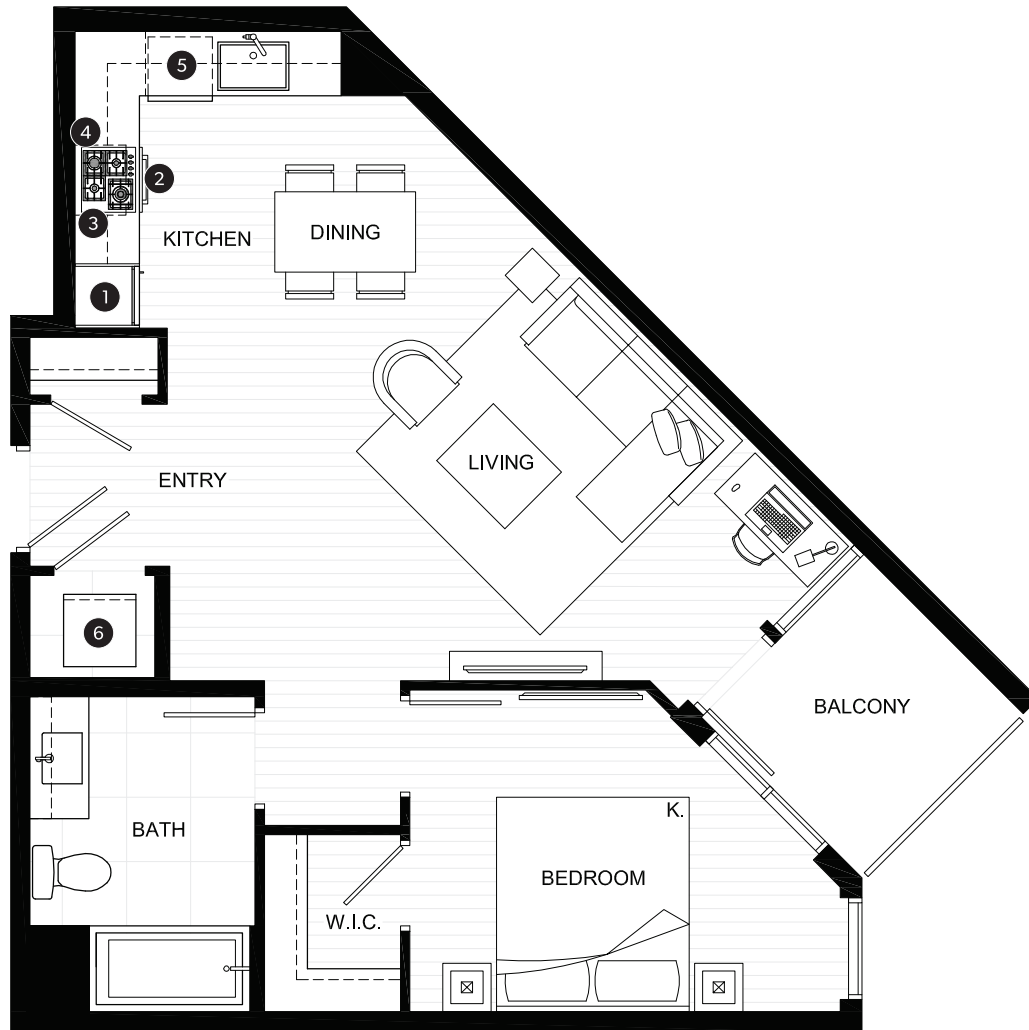

ONE BEDROOM SUITE

INDOOR AREA 555-565 SQ FT	OUTDOOR AREA 45-165 SQ FT
TOTAL AREA 600-730 SQ FT	

FEATURE LIST:

1. 22" Fulgor Milano Fridge
2. 24" Fulgor Milano Wall Oven
3. 24" Fulgor Milano Gas Cooktop
4. 24" Frigidaire Microhood Combo
5. 24" Fulgor Milano Dishwasher
6. High-Efficiency Full Size Washer and Dryer

ONE BEDROOM SUITE

INDOOR AREA 720 SQ FT	OUTDOOR AREA 60-190 SQ FT
TOTAL AREA 780-910 SQ FT	

FEATURE LIST:

1. 22" Fulgor Milano Fridge
2. 24" Fulgor Milano Wall Oven
3. 24" Fulgor Milano Gas Cooktop
4. 24" Frigidaire Microhood Combo
5. 24" Fulgor Milano Dishwasher
6. High-Efficiency Full Size Washer and Dryer

ONE BEDROOM SUITE

INDOOR AREA 700 SQ FT	OUTDOOR AREA 55 SQ FT
TOTAL AREA 755 SQ FT	

FEATURE LIST:

1. 22" Fulgor Milano Fridge
2. 24" Fulgor Milano Wall Oven
3. 24" Fulgor Milano Gas Cooktop
4. 24" Frigidaire Microhood Combo
5. 24" Fulgor Milano Dishwasher
6. High-Efficiency Full Size Washer and Dryer

ONE BEDROOM SUITE

INDOOR AREA 605-710 SQ FT	OUTDOOR AREA 50 SQ FT
TOTAL AREA 655-760 SQ FT	

FEATURE LIST:

1. 22" Fulgor Milano Fridge
2. 24" Fulgor Milano Wall Oven
3. 24" Fulgor Milano Gas Cooktop
4. 24" Frigidaire Microhood Combo
5. 24" Fulgor Milano Dishwasher
6. High-Efficiency Full Size Washer and Dryer