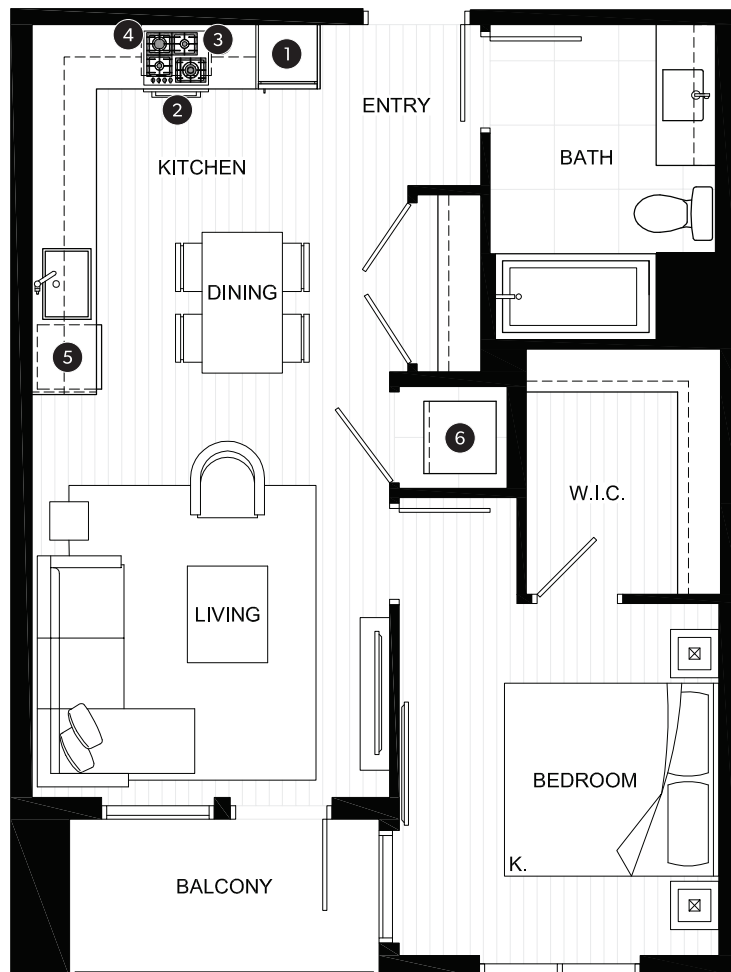

ONE BEDROOM SUITE

INDOOR AREA 555-565 SQ FT	OUTDOOR AREA 45-165 SQ FT
TOTAL AREA 600-730 SQ FT	

FEATURE LIST:

1. 22" Fulgor Milano Fridge
2. 24" Fulgor Milano Wall Oven
3. 24" Fulgor Milano Gas Cooktop
4. 24" Frigidaire Microhood Combo
5. 24" Fulgor Milano Dishwasher
6. High-Efficiency Full Size Washer and Dryer

ONE BEDROOM SUITE

INDOOR AREA 565 SQ FT	OUTDOOR AREA 45-170 SQ FT
TOTAL AREA 610-735 SQ FT	

FEATURE LIST:

1. 22" Fulgor Milano Fridge
2. 24" Fulgor Milano Wall Oven
3. 24" Fulgor Milano Gas Cooktop
4. 24" Frigidaire Microhood Combo
5. 24" Fulgor Milano Dishwasher
6. High-Efficiency Full Size Washer and Dryer

ONE BEDROOM SUITE

INDOOR AREA 620 SQ FT	OUTDOOR AREA 50 SQ FT
TOTAL AREA 670 SQ FT	

FEATURE LIST:

1. 22" Fulgor Milano Fridge
2. 24" Fulgor Milano Wall Oven
3. 24" Fulgor Milano Gas Cooktop
4. 24" Frigidaire Microhood Combo
5. 24" Fulgor Milano Dishwasher
6. High-Efficiency Full Size Washer and Dryer

ONE BEDROOM SUITE

INDOOR AREA 720 SQ FT	OUTDOOR AREA 60-190 SQ FT
TOTAL AREA 780-910 SQ FT	

FEATURE LIST:

1. 22" Fulgor Milano Fridge
2. 24" Fulgor Milano Wall Oven
3. 24" Fulgor Milano Gas Cooktop
4. 24" Frigidaire Microhood Combo
5. 24" Fulgor Milano Dishwasher
6. High-Efficiency Full Size Washer and Dryer