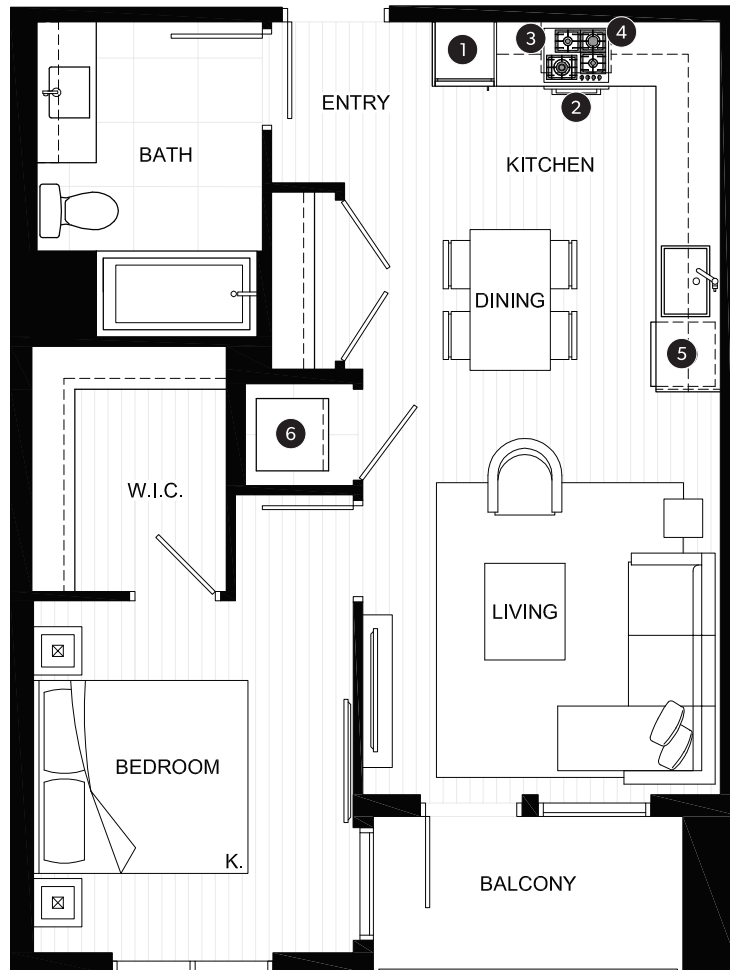

ONE BEDROOM SUITE

INDOOR AREA 555-565 SQ FT	OUTDOOR AREA 45-165 SQ FT
TOTAL AREA 600-730 SQ FT	

FEATURE LIST:

1. 22" Fulgor Milano Fridge
2. 24" Fulgor Milano Wall Oven
3. 24" Fulgor Milano Gas Cooktop
4. 24" Frigidaire Microhood Combo
5. 24" Fulgor Milano Dishwasher
6. High-Efficiency Full Size Washer and Dryer

ONE BEDROOM SUITE

INDOOR AREA 565 SQ FT	OUTDOOR AREA 45-170 SQ FT
TOTAL AREA 610-735 SQ FT	

FEATURE LIST:

1. 22" Fulgor Milano Fridge
2. 24" Fulgor Milano Wall Oven
3. 24" Fulgor Milano Gas Cooktop
4. 24" Frigidaire Microhood Combo
5. 24" Fulgor Milano Dishwasher
6. High-Efficiency Full Size Washer and Dryer

ONE BEDROOM SUITE

INDOOR AREA 620 SQ FT	OUTDOOR AREA 50 SQ FT
TOTAL AREA 670 SQ FT	

FEATURE LIST:

1. 22" Fulgor Milano Fridge
2. 24" Fulgor Milano Wall Oven
3. 24" Fulgor Milano Gas Cooktop
4. 24" Frigidaire Microhood Combo
5. 24" Fulgor Milano Dishwasher
6. High-Efficiency Full Size Washer and Dryer

ONE BEDROOM SUITE

INDOOR AREA 720 SQ FT	OUTDOOR AREA 60-190 SQ FT
TOTAL AREA 780-910 SQ FT	

FEATURE LIST:

1. 22" Fulgor Milano Fridge
2. 24" Fulgor Milano Wall Oven
3. 24" Fulgor Milano Gas Cooktop
4. 24" Frigidaire Microhood Combo
5. 24" Fulgor Milano Dishwasher
6. High-Efficiency Full Size Washer and Dryer