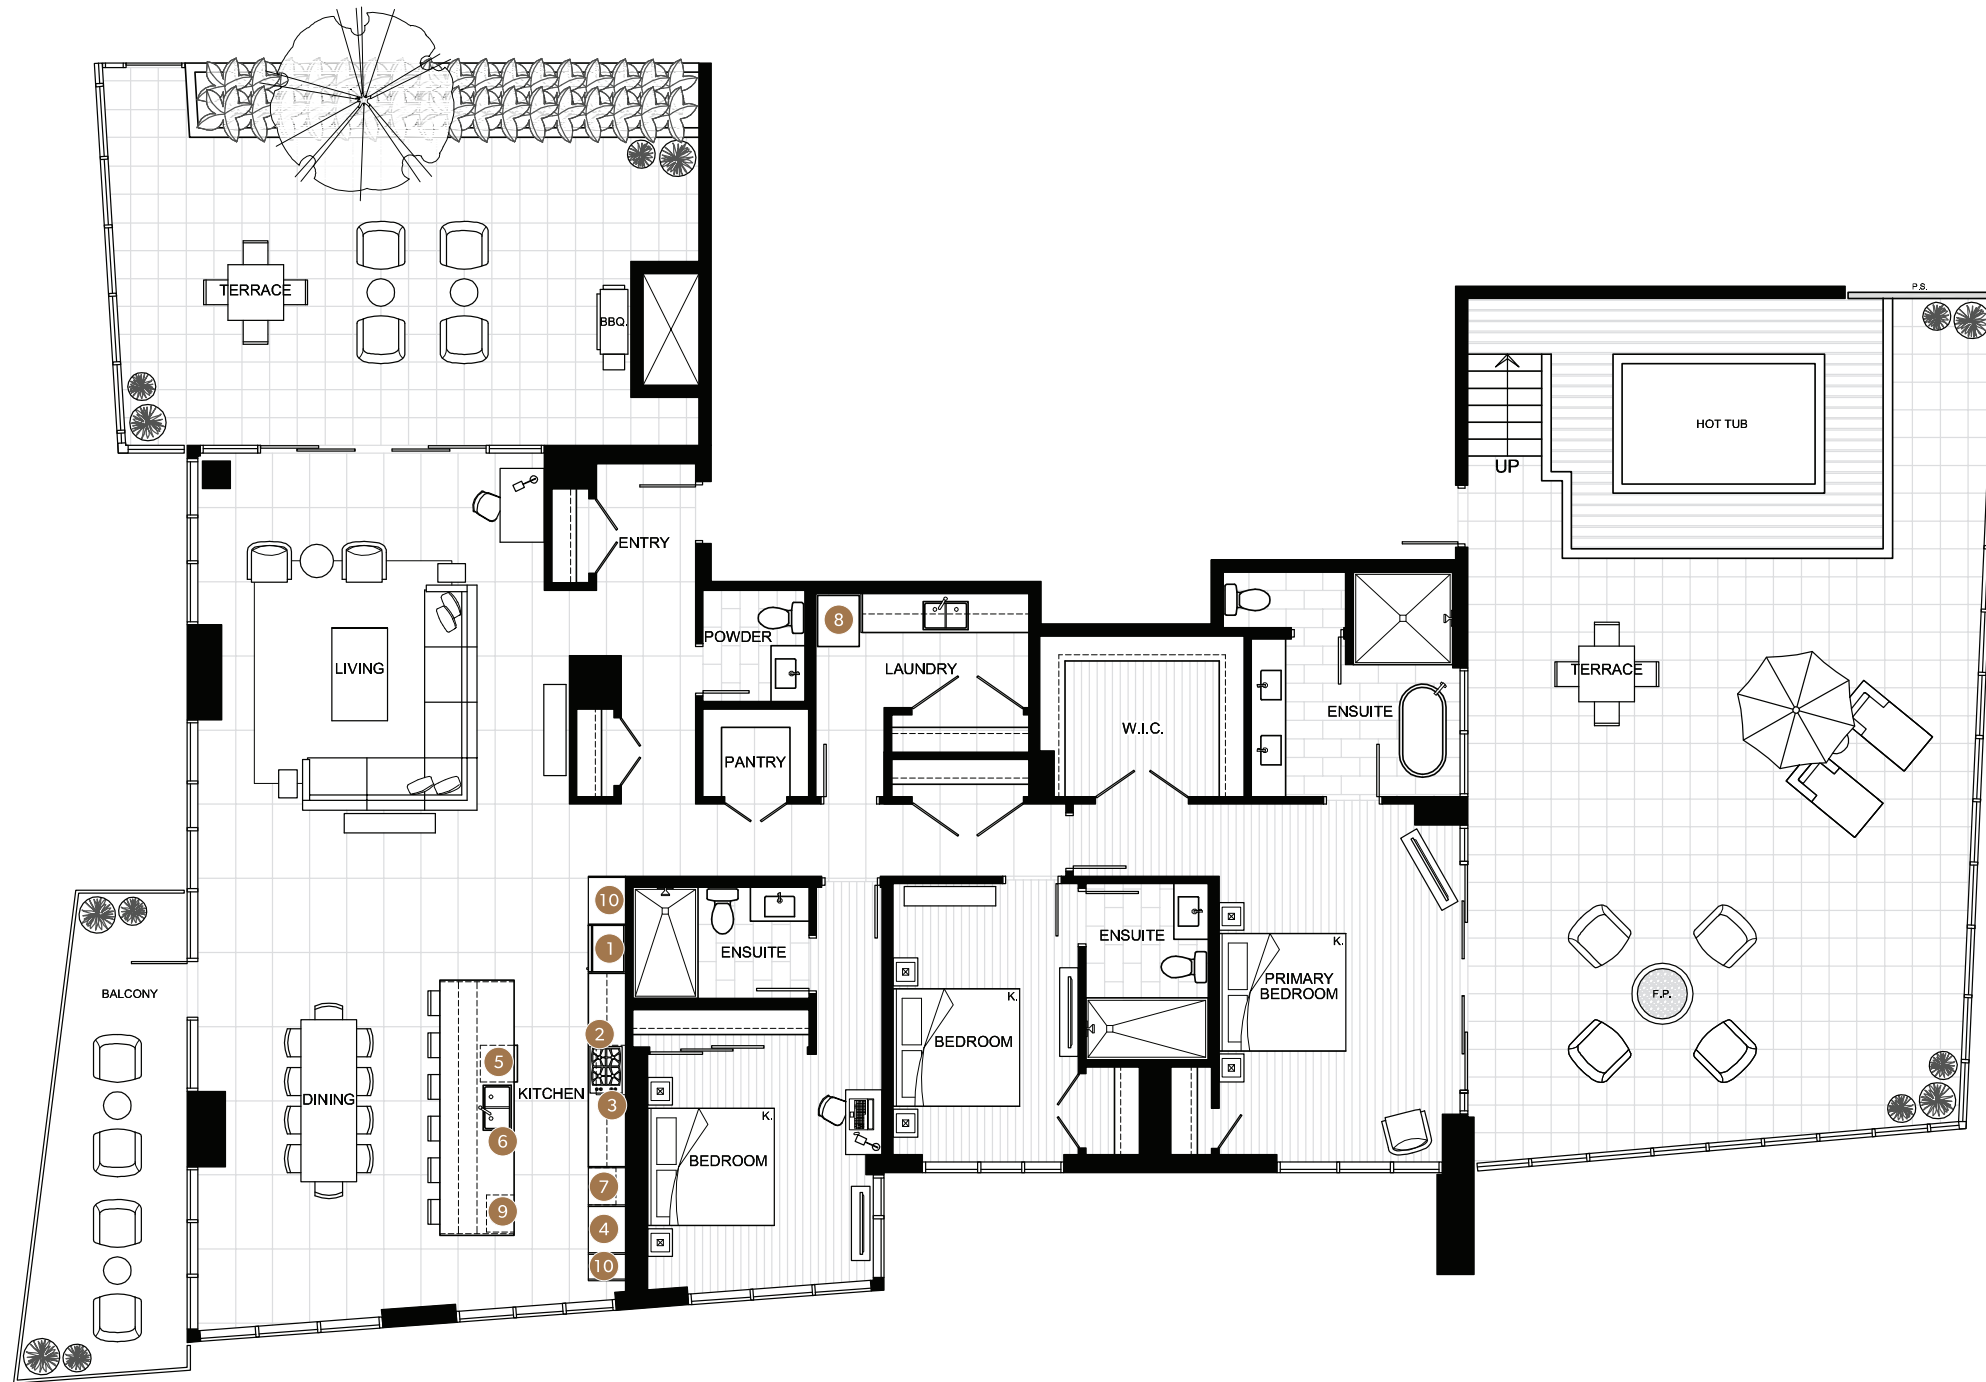

THE CASCADES PENTHOUSE

Fairview Tower

Indoor	2,519 SQ FT
Outdoor	1,960 SQ FT
Total	4,479 SQ FT

FEATURE LIST:

- | | |
|-------------------------------------------|-------------------------------------|
| 1. 30" Blomberg Integrated Fridge | 6. Sink Disposal |
| 2. 30" Fulgor Milano 5 Burner Gas Cooktop | 7. GE Microwave |
| 3. 30" Faber Cristal Hoodfan | 8. High-Efficiency Washer and Dryer |
| 4. 30" Fulgor Milano Wall Oven | 9. Wine Cooler |
| 5. Blomberg Dishwasher | 10. Pantry |

The developer reserves the right to make minor modifications to suite and furniture layout, specifications and floor plans should they be necessary to maintain the high standards of this community. Square footage are based on preliminary