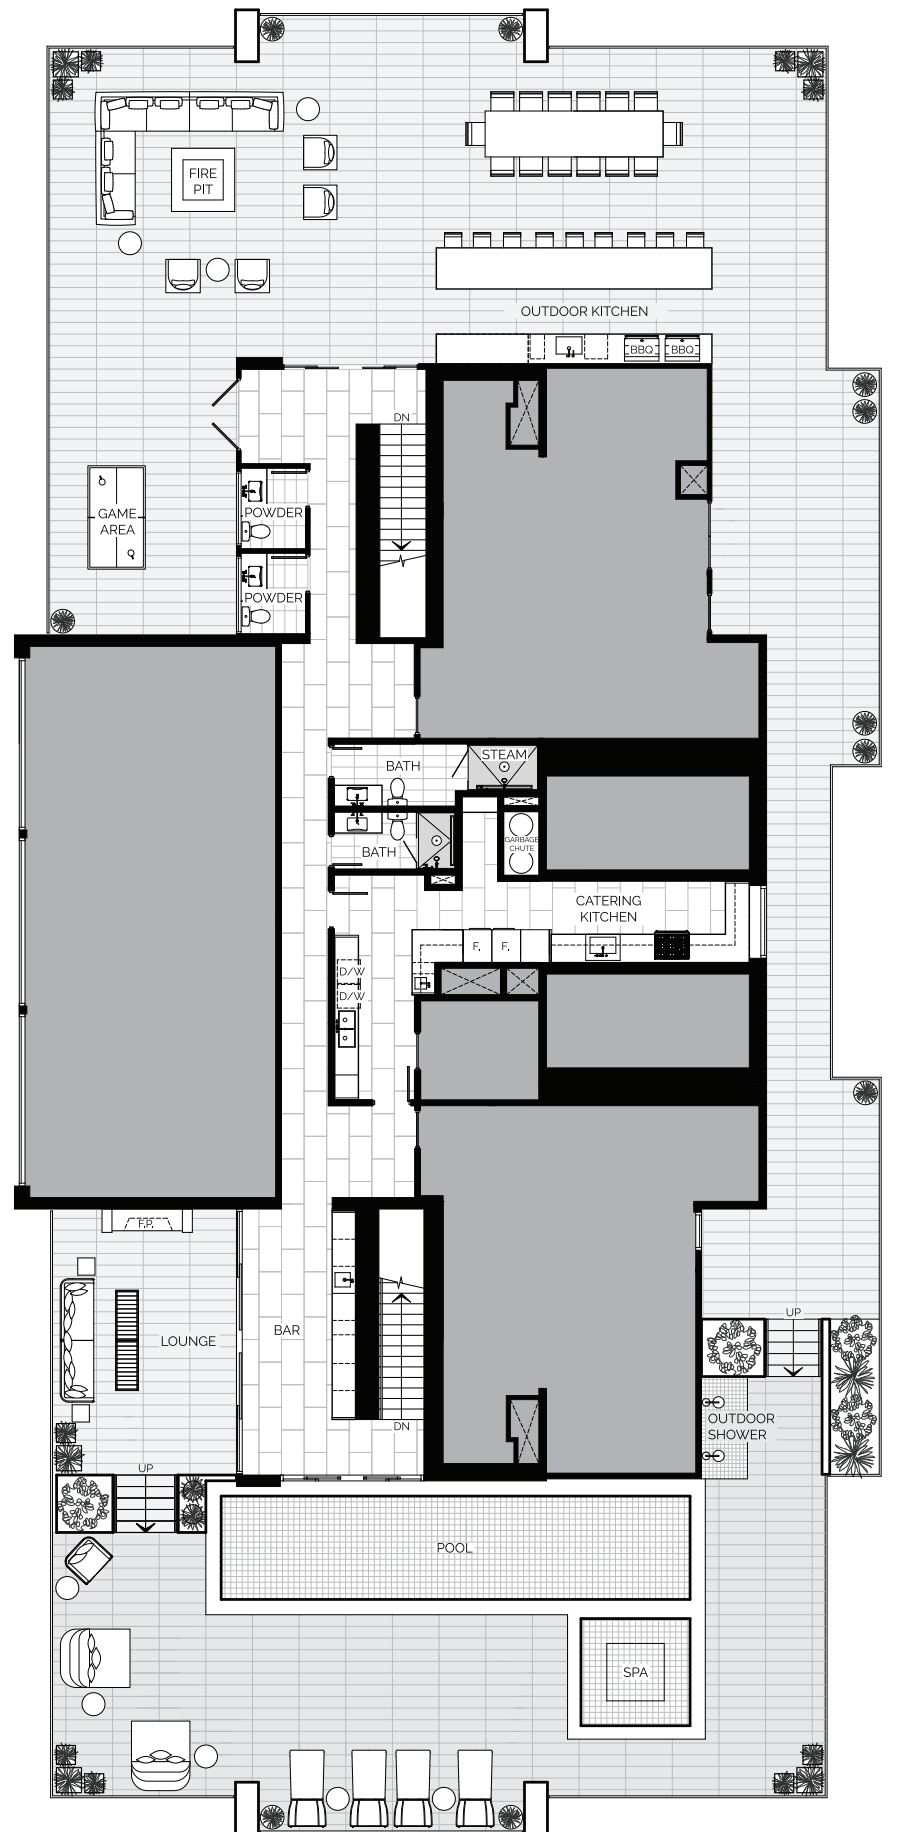

THE PENTHOUSE AT SOUTH OLIVE

Indoor 10,000 sq ft
 Outdoor 8,000 sq ft

 Total 18,000 sq ft

PENTHOUSE LEVEL

ROOF - TERRACE LEVEL