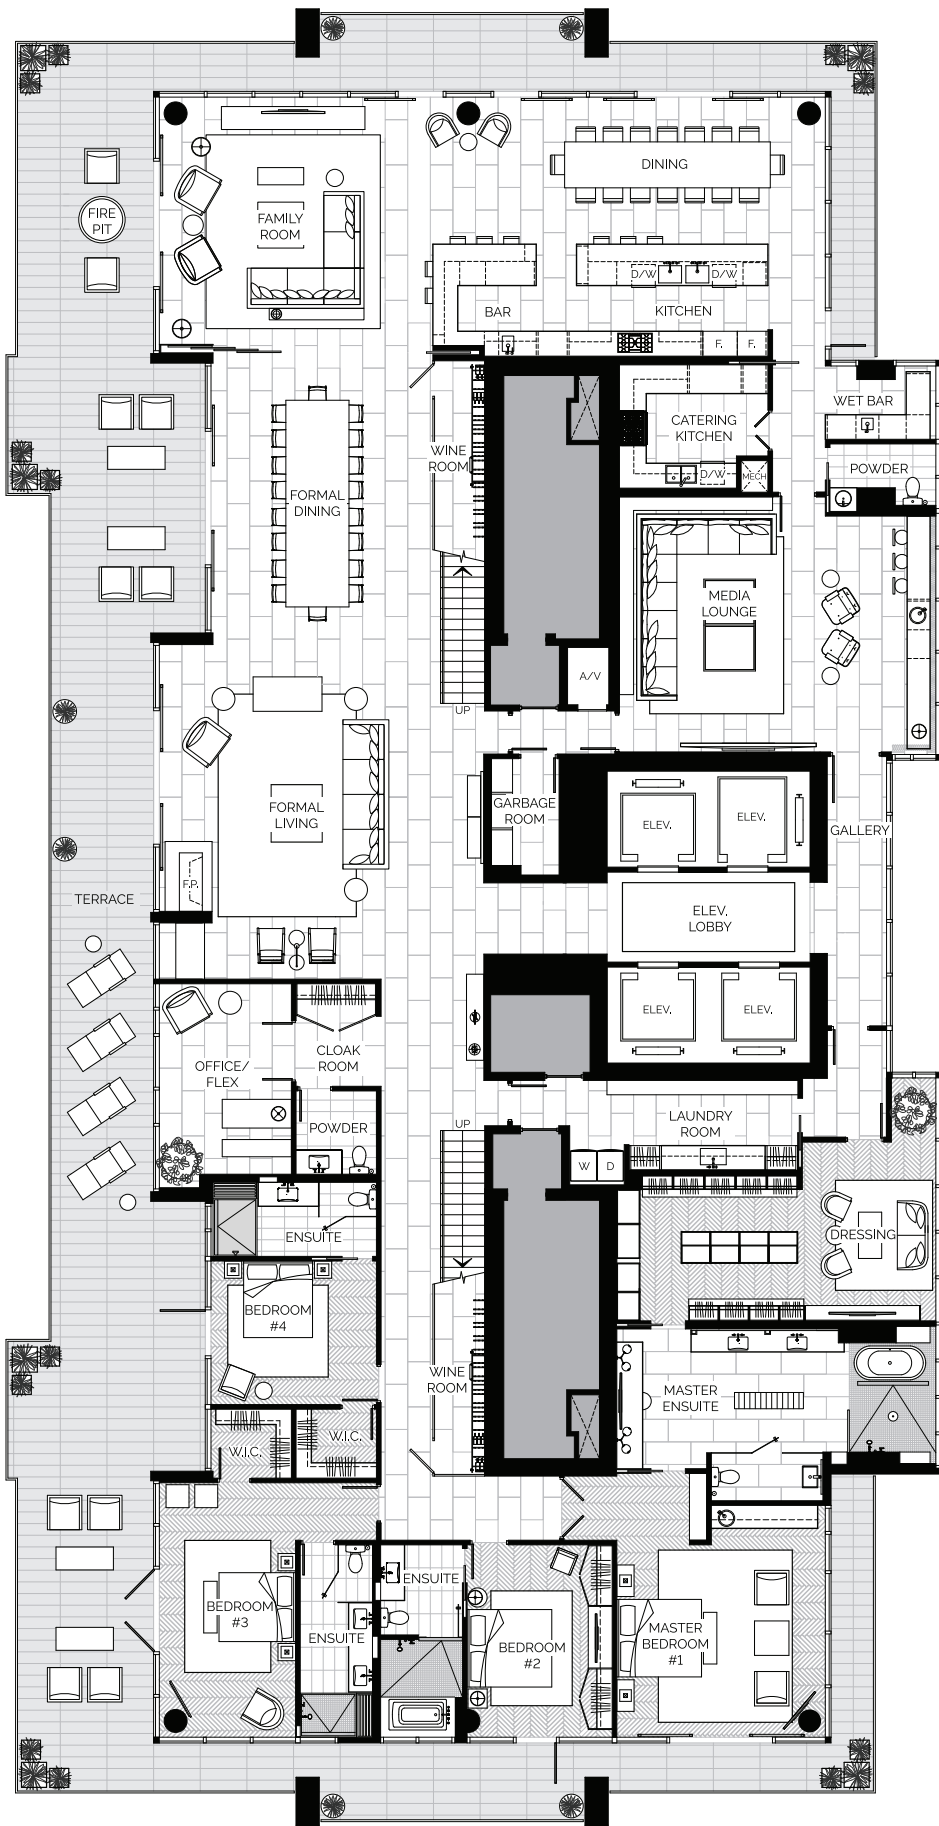

THE PENTHOUSE AT SOUTH OLIVE

Indoor 10,000 sq ft
 Outdoor 8,000 sq ft

 Total 18,000 sq ft

PENTHOUSE LEVEL

ROOF - TERRACE LEVEL