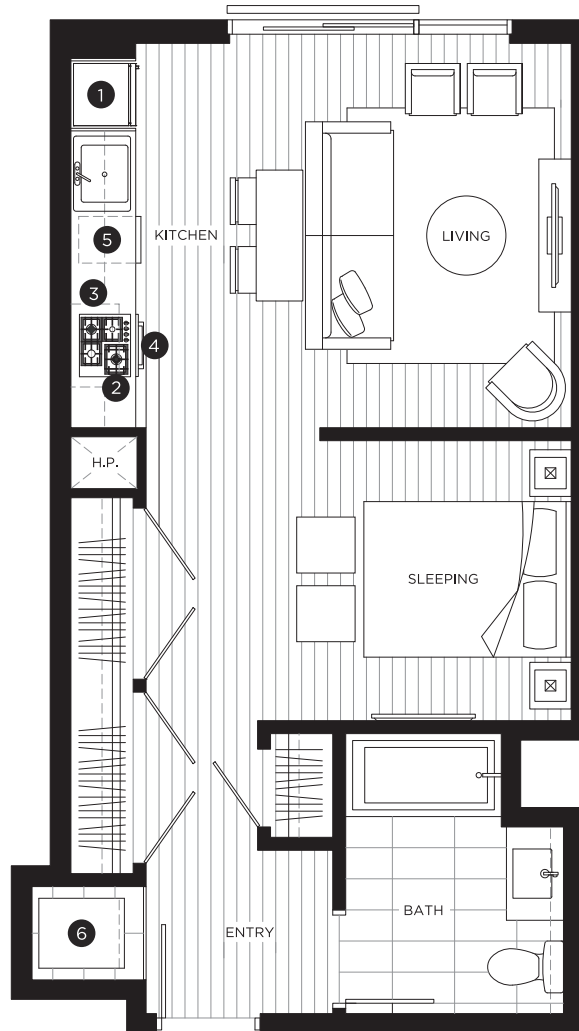

LEVEL SUITE (STUDIO)

TOTAL AREA

560-630 SQ FT

FEATURE LIST:

1. 24" Blomberg Refrigerator
2. 24" Fulgor-Milano Gas Cook Top
3. 24" Haier Combo Hood + Micro
4. 24" Fulgor-Miano Oven
5. 18" Blomberg Dishwasher
6. GE Full Size Washer & Dryer

The developer reserves the right to make minor modifications to suite and furniture layout, specifications and floor plans should they be necessary to maintain the high standards of this community. Square footage are based on preliminary measurements and are approximate. E & O.E.